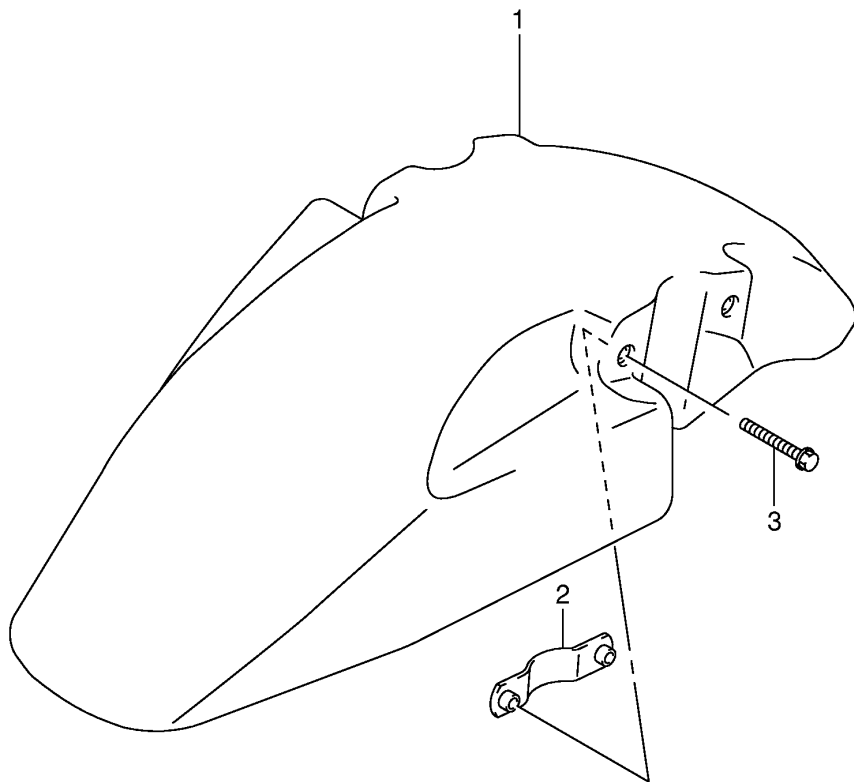

Ref No	Part No	Description
1	53109-19F00-Y7E	Fender, Front (blue)
1	53109-19F00-Y7L	Fender, Front (black)
1	53109-19F00-Y7M	Fender, Front (red)
1	53109-19F00-Y9F	Fender, Front (yellow)
2	53120-33D00	Plate, Front Fender
3	01547-06307	Bolt